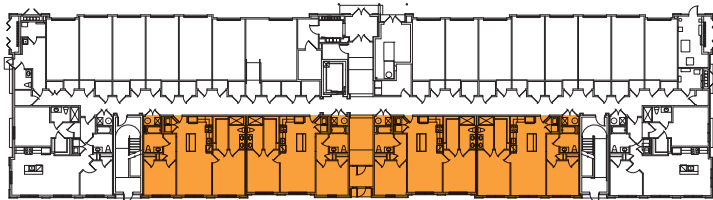

The Savoy

997-1,054 Sq. Ft. • 2 Bedroom • 2 Bath

STATION PLACE

Apartment Location : 1st Floor

Apartment Location : 2nd, 3rd & 4th Floors

All dimensions are approximate and subject to field variation. Some floor plan configurations vary slightly on each floor.