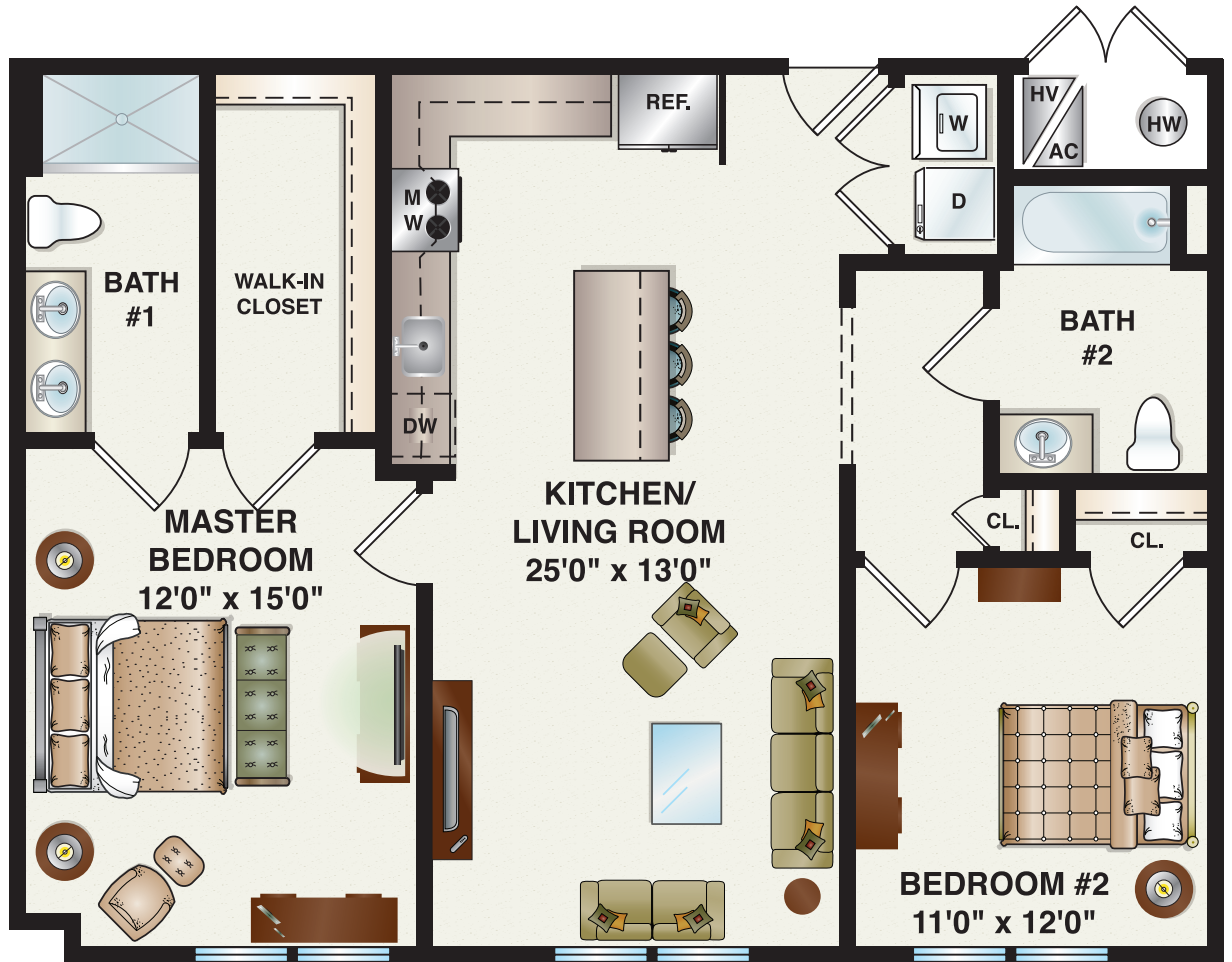

The Savoy

997-1,054 Sq. Ft. • 2 Bedroom • 2 Bath

STATION PLACE

Apartment Location : 1st Floor

Apartment Location : 2nd, 3rd & 4th Floors

All dimensions are approximate and subject to field variation. Some floor plan configurations vary slightly on each floor.