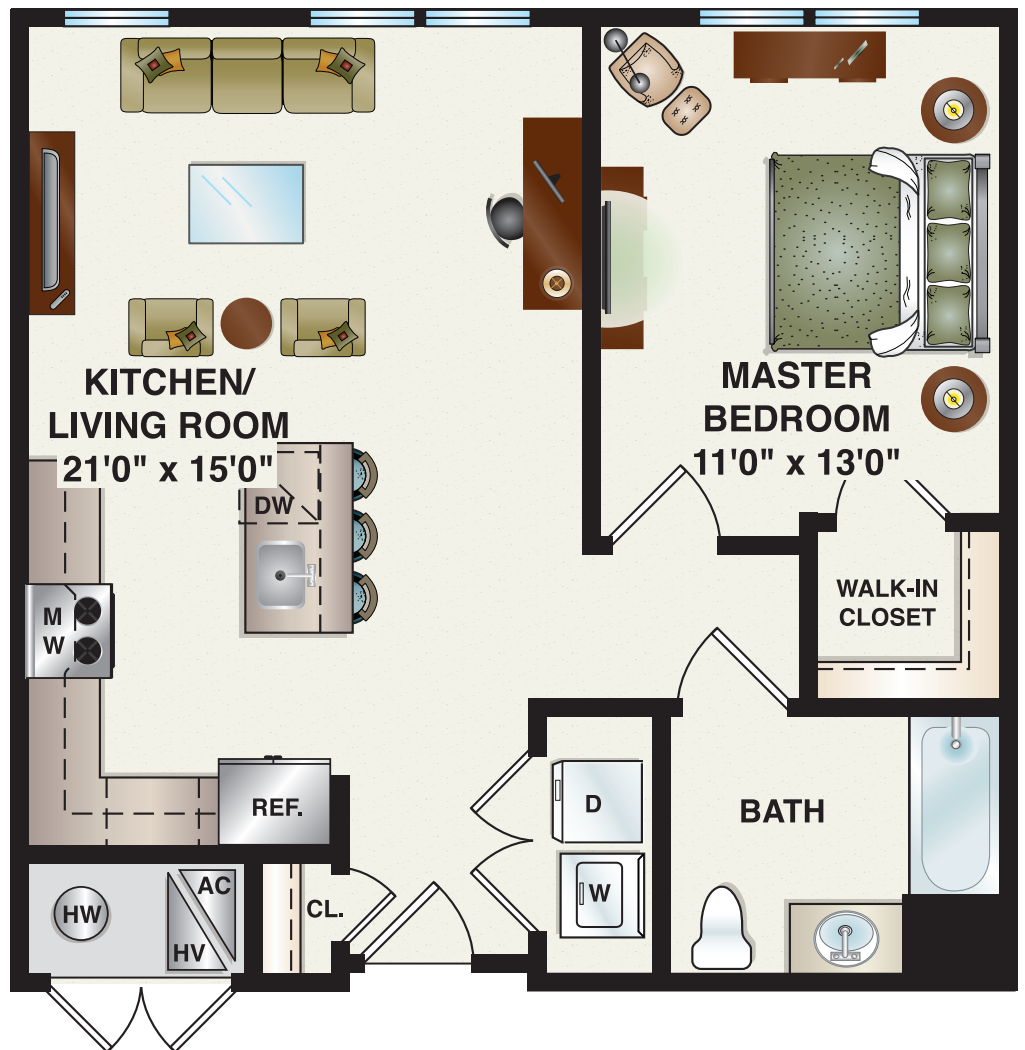

The Roseland

774 Sq. Ft. • 1 Bedroom • 1 Bath

STATION PLACE

Apartment Location: 2nd, 3rd & 4th Floors

All dimensions are approximate and subject to field variation. Some floor plan configurations vary slightly on each floor.