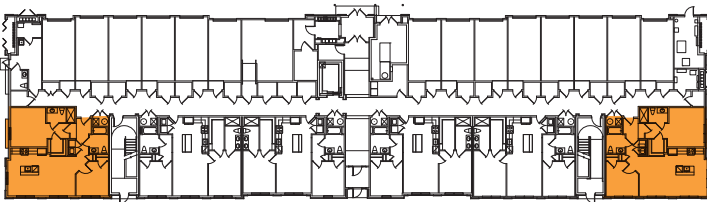

# The Basie

1,059-1,069 Sq. Ft. • 2 Bedroom • 2 Bath

STATION PLACE

Apartment Location : 1st Floor

Apartment Location : 2nd, 3rd & 4th Floors

All dimensions are approximate and subject to field variation. Some floor plan configurations vary slightly on each floor.