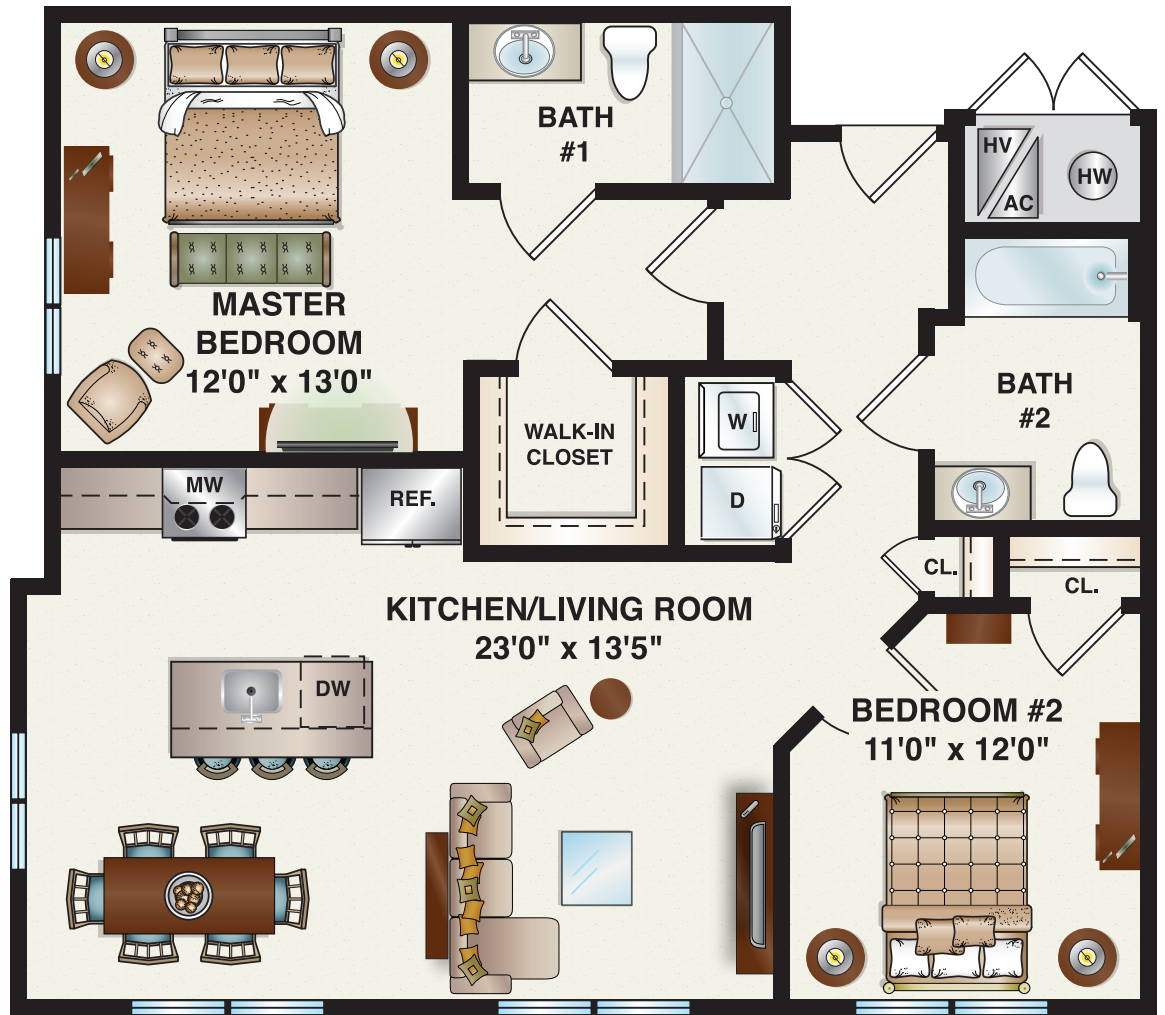

# The Basie

1,059-1,069 Sq. Ft. • 2 Bedroom • 2 Bath

STATION PLACE

Apartment Location : 1st Floor

Apartment Location : 2nd, 3rd & 4th Floors

All dimensions are approximate and subject to field variation. Some floor plan configurations vary slightly on each floor.