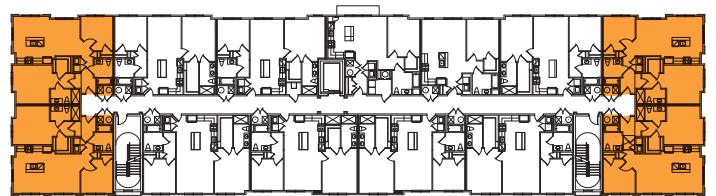

# The Basie

1,059-1,069 Sq. Ft. • 2 Bedroom • 2 Bath

STATION PLACE

Apartment Location : 1st Floor

Apartment Location : 2nd, 3rd & 4th Floors

All dimensions are approximate and subject to field variation. Some floor plan configurations vary slightly on each floor.